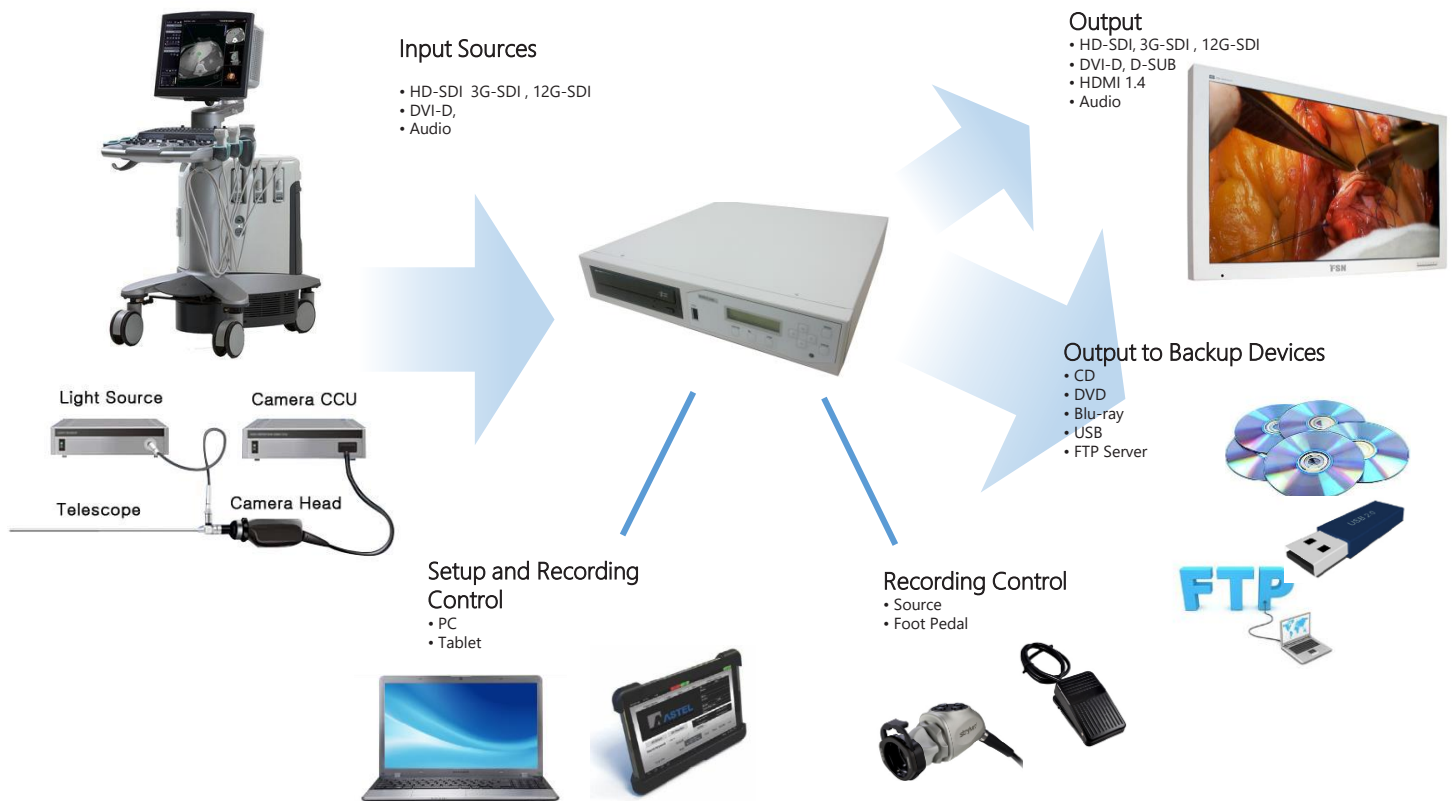

Recording

- DVI-D connector input 1080P/30 RGB 444 video quality
SDI connector input 1920X1080P, 3840X2160P
- Advanced video coding / H.264 high profile
- Recording is triggered by the source device or a foot pedal switch

Storage and Backup

- 2 terabyte internal HDD receives recorded/captured image files
- Backup files can be copied to CD, DVD, Blu-ray, USB memory stick, USB HDD, or FTP server

Input

- HD-SDI, 3G-SDI, 12G-SDI
- DVI-D (1080P RGB 444)
- Features a mini stereo jack for audio input/output

Output

- Loop out : HD-SDI, 3G-SDI, 12G-SDI
- HDMI 1.4, VGA
- View playback of images that have been recorded/captured to the HDD

Setup and Controls

- Configure through RS232C or LAN
- Optional equipment: Configure via a tablet interface using Wi-Fi or USB (Android Open Accessory) connection

Specifications

Inputs		Remarks
Digital Input	DVI-D x 1ea	1920x1080P (RGB444)
4K-Digital Input	BNC x 4ea, 75Ω	3G-SDI(2SI & Square Division) 12G-SDI
Audio	Stereo x 1ea 3.5mm phone jack	Analog line In/Out